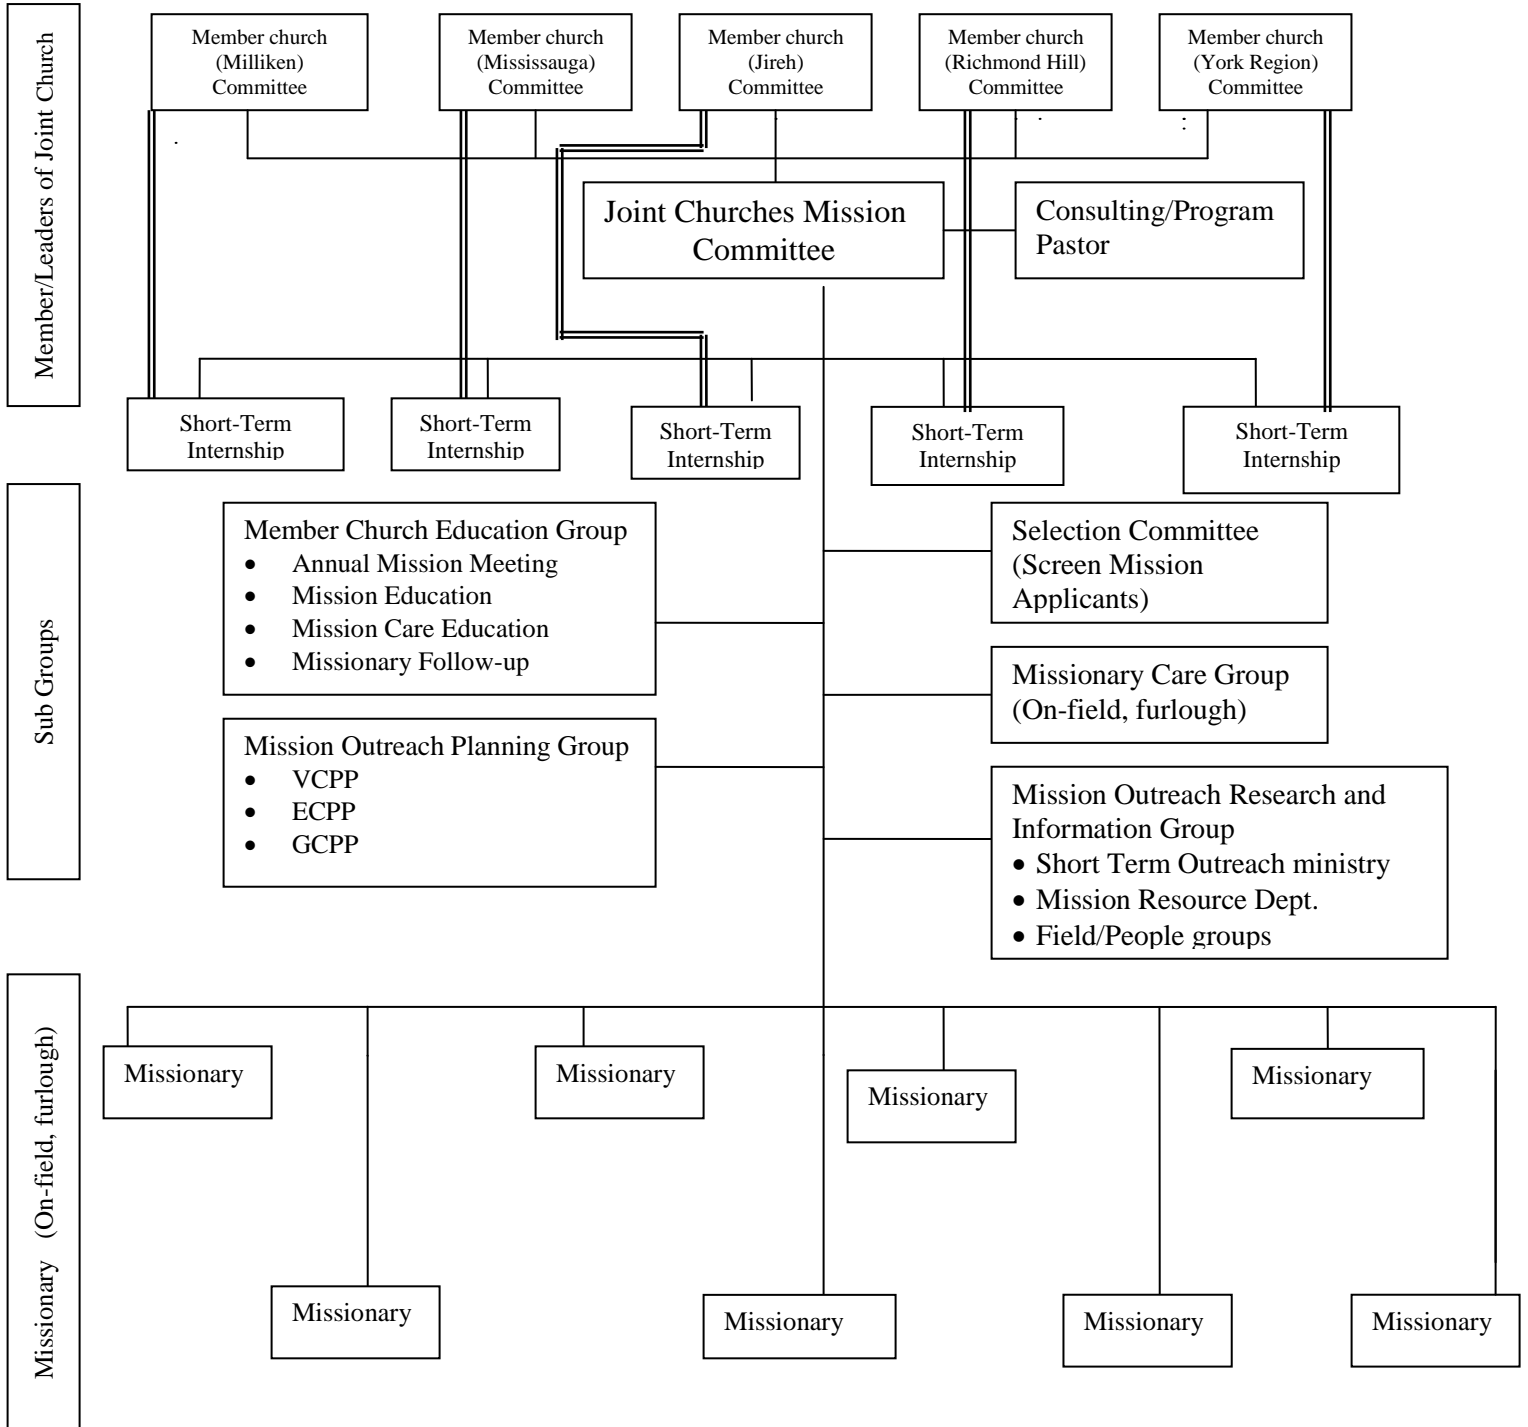

Mission Committee Administrative Framework

Join Churches of Logos Baptist Church

Short-Internship and Management

- Join-Churches Mission Committee responsible for annual planning and financial support
- ==== Each member church responsible for recruitment, selection, dispatch and management